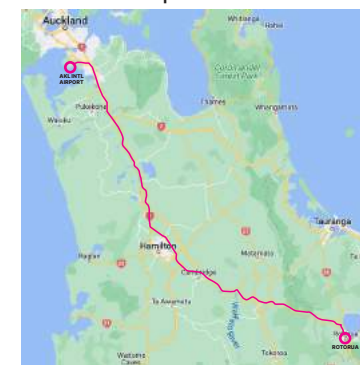

ROTORUA BMX CLUB FACILITY- 2023 OCEANIA BMX CHAMPIONSHIPS

Oceania Cycling Confederation

BMX
New Zealand

Auckland Airport to Rotorua

Auckland Airport to Rotorua 2hr30min - 3hr drive

Rotorua to BMX Facility

Rotorua to Event Facility - 5-10min from central city

Rotorua BMX Facility Location

Event parking in the fields next to the BMX facility