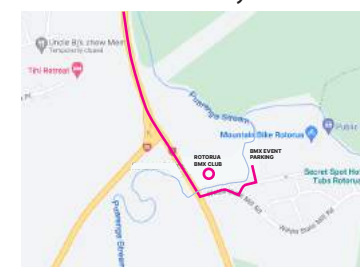

ROTORUA BMX CLUB FACILITY- 2023 OCEANIA BMX CHAMPIONSHIPS

Oceania Cycling Confederation

BMX
New Zealand

Auckland Airport to Rotorua

Auckland Airport to Rotorua 2hr30min - 3hr drive

Rotorua to BMX Facility

Rotorua to Event Facility - 5-10min from central city

Rotorua BMX Facility Location

Event parking in the fields next to the BMX facility