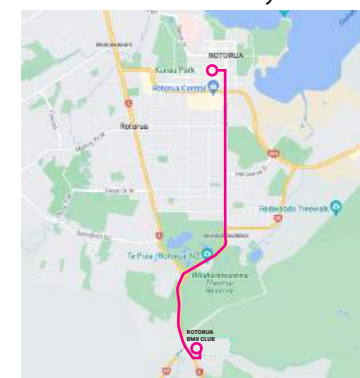

ROTORUA BMX CLUB FACILITY- 2023 OCEANIA BMX CHAMPIONSHIPS

Oceania Cycling Confederation

BMX
New Zealand

Auckland Airport to Rotorua

Auckland Airport to Rotorua 2hr30min - 3hr drive

Rotorua to BMX Facility

Rotorua to Event Facility - 5-10min from central city

Rotorua BMX Facility Location

Event parking in the fields next to the BMX facility