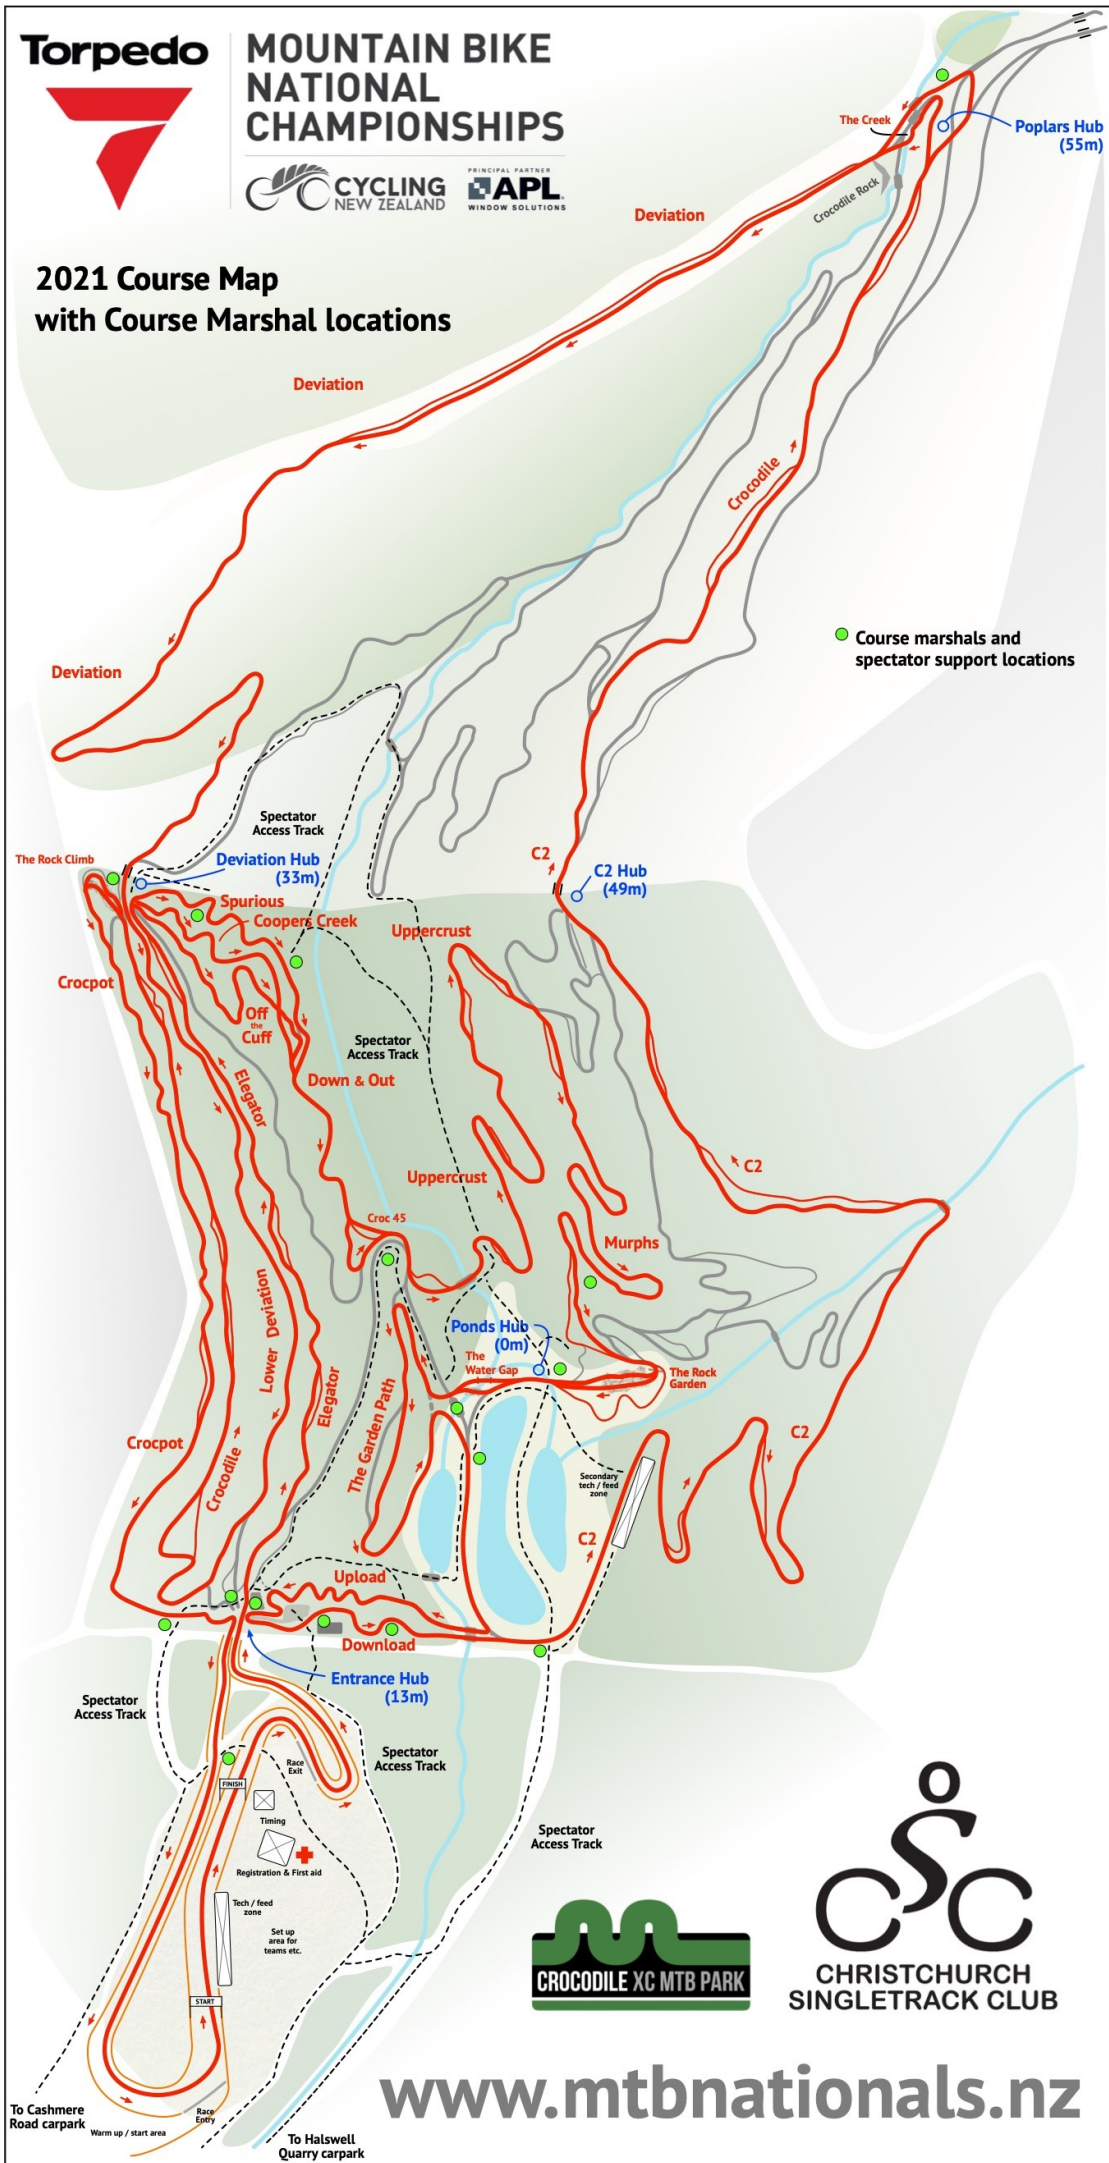

MOUNTAIN BIKE NATIONAL CHAMPIONSHIPS

2021 Course Map with Course Marshal locations

www.mtbnationals.nz

MOUNTAIN BIKE NATIONAL CHAMPIONSHIPS

2021 Course Map Spectator Access

www.mtbnationals.nz