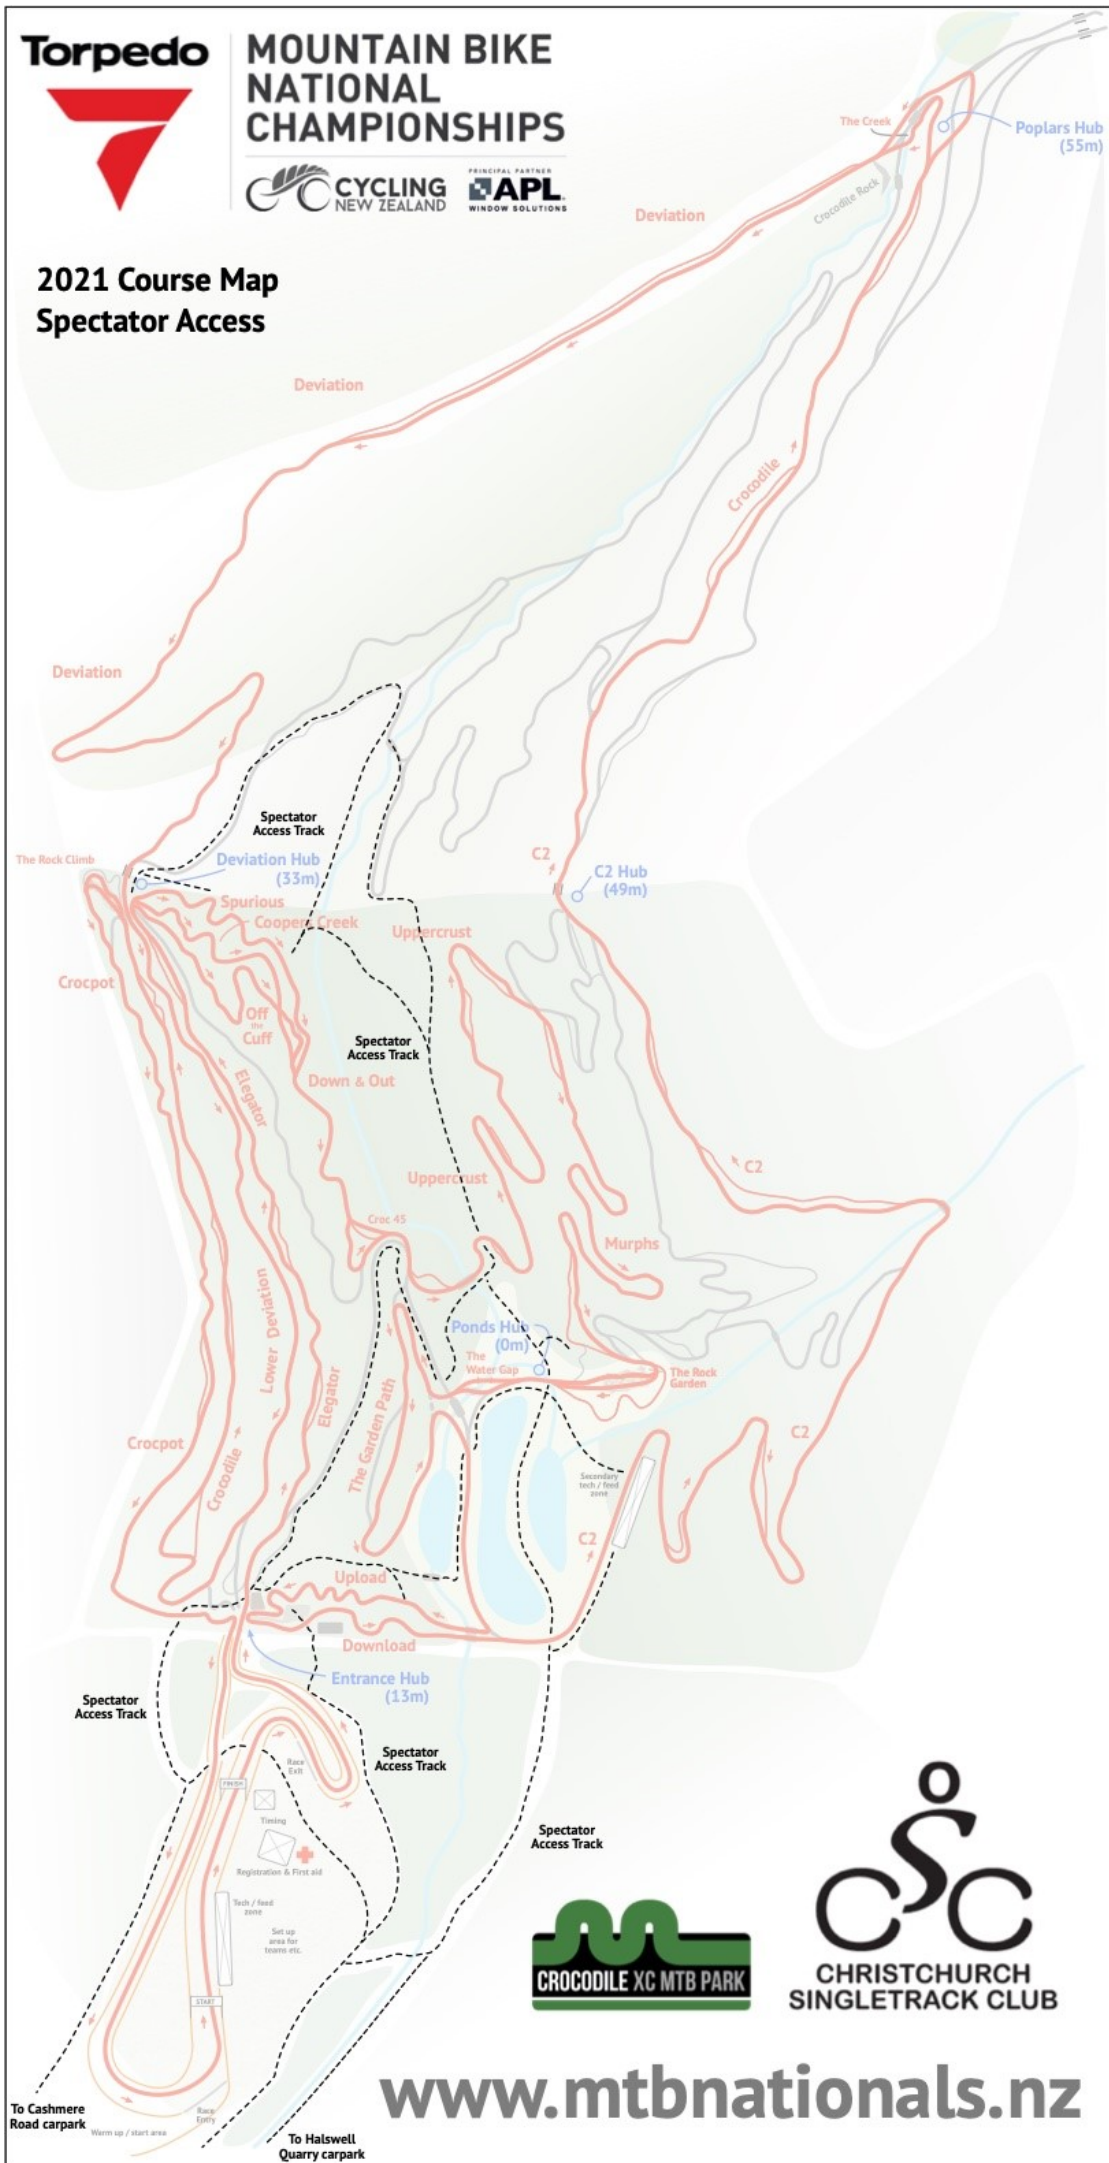

MOUNTAIN BIKE NATIONAL CHAMPIONSHIPS

2021 Course Map with Course Marshal locations

www.mtbnationals.nz

MOUNTAIN BIKE NATIONAL CHAMPIONSHIPS

2021 Course Map Spectator Access

www.mtbnationals.nz